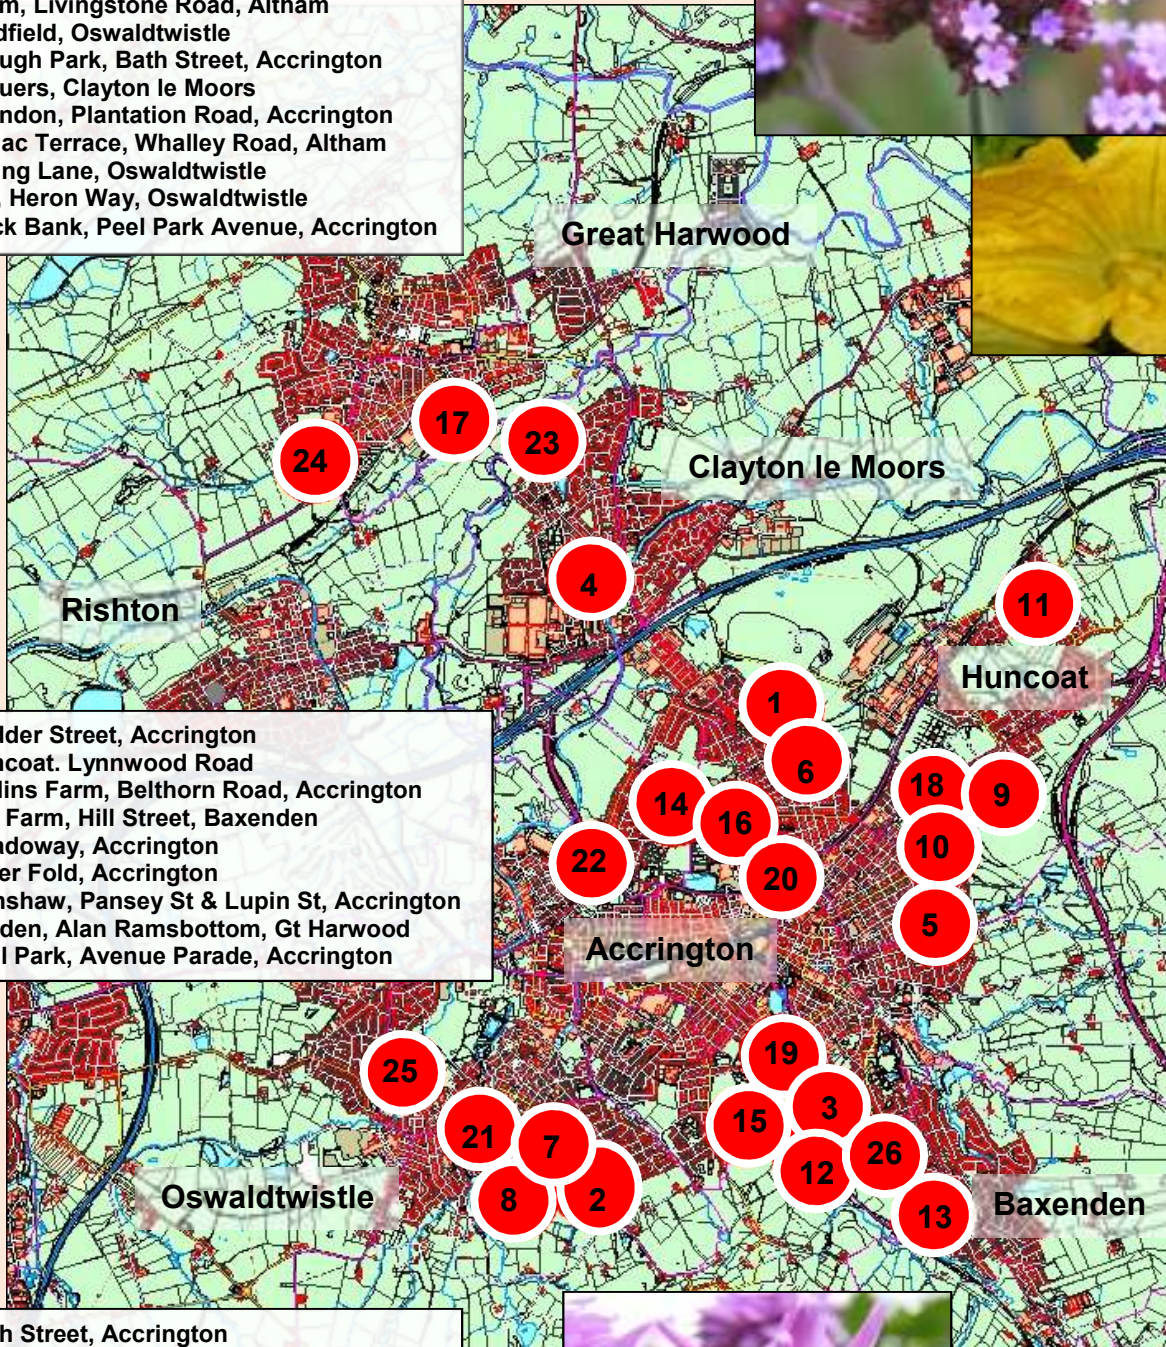

For information on getting an allotment you can contact the Allotment Manager on
01254 356180
or
allotments@hyndburnbc.gov.uk
or
www.hyndburnbc.gov.uk/

Allotments in Hyndburn

Allotments in Hyndburn

- 1 Altham, Livingstone Road, Altham
- 2 Broadfield, Oswaldtwistle
- 3 Bullough Park, Bath Street, Accrington
- 4 Chequers, Clayton le Moors
- 5 Clarendon, Plantation Road, Accrington
- 6 Cromac Terrace, Whalley Road, Altham
- 7 Fielding Lane, Oswaldtwistle
- 8 Heys, Heron Way, Oswaldtwistle
- 9 Hillock Bank, Peel Park Avenue, Accrington

- 10 Hodder Street, Accrington
- 11 Huncoat, Lynnwood Road
- 12 Hollins Farm, Belthorn Road, Accrington
- 13 Ley Farm, Hill Street, Baxenden
- 14 Meadoway, Accrington
- 15 Miller Fold, Accrington
- 16 Milnshaw, Pansey St & Lupin St, Accrington
- 17 Norden, Alan Ramsbottom, Gt Harwood
- 18 Peel Park, Avenue Parade, Accrington

- 19 Perth Street, Accrington
- 20 Queens Road, Accrington
- 21 Robert Street, Oswaldtwistle
- 22 Steiner View, Church Hall, Accrington
- 23 Superclough, Riverside View, Clayton
- 24 Waverledge, Blackburn Road, Gt Harwood
- 25 Whiteash, Whiteash Lane, Oswaldtwistle
- 26 Woodnook, Belthorn Road, Accrington