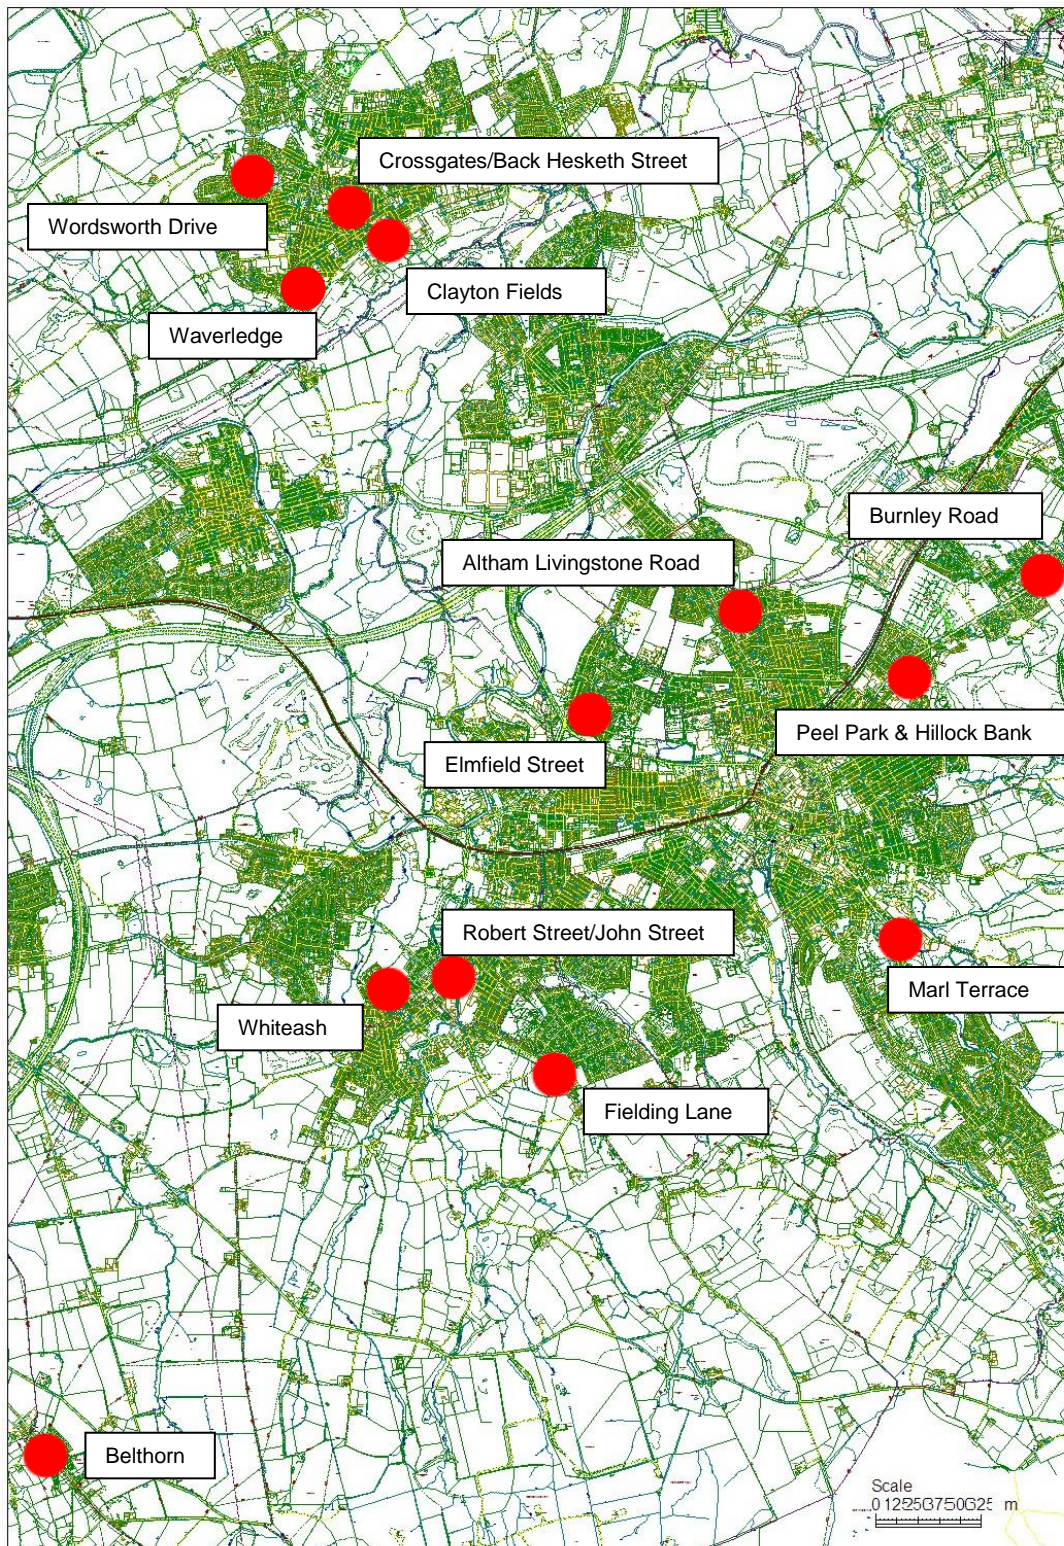

HYNDBURN

The place to be
an excellent council

HYNDBURN BOROUGH COUNCIL GARAGE SITE LOCATION PLANS

O.S. Licence 100022321