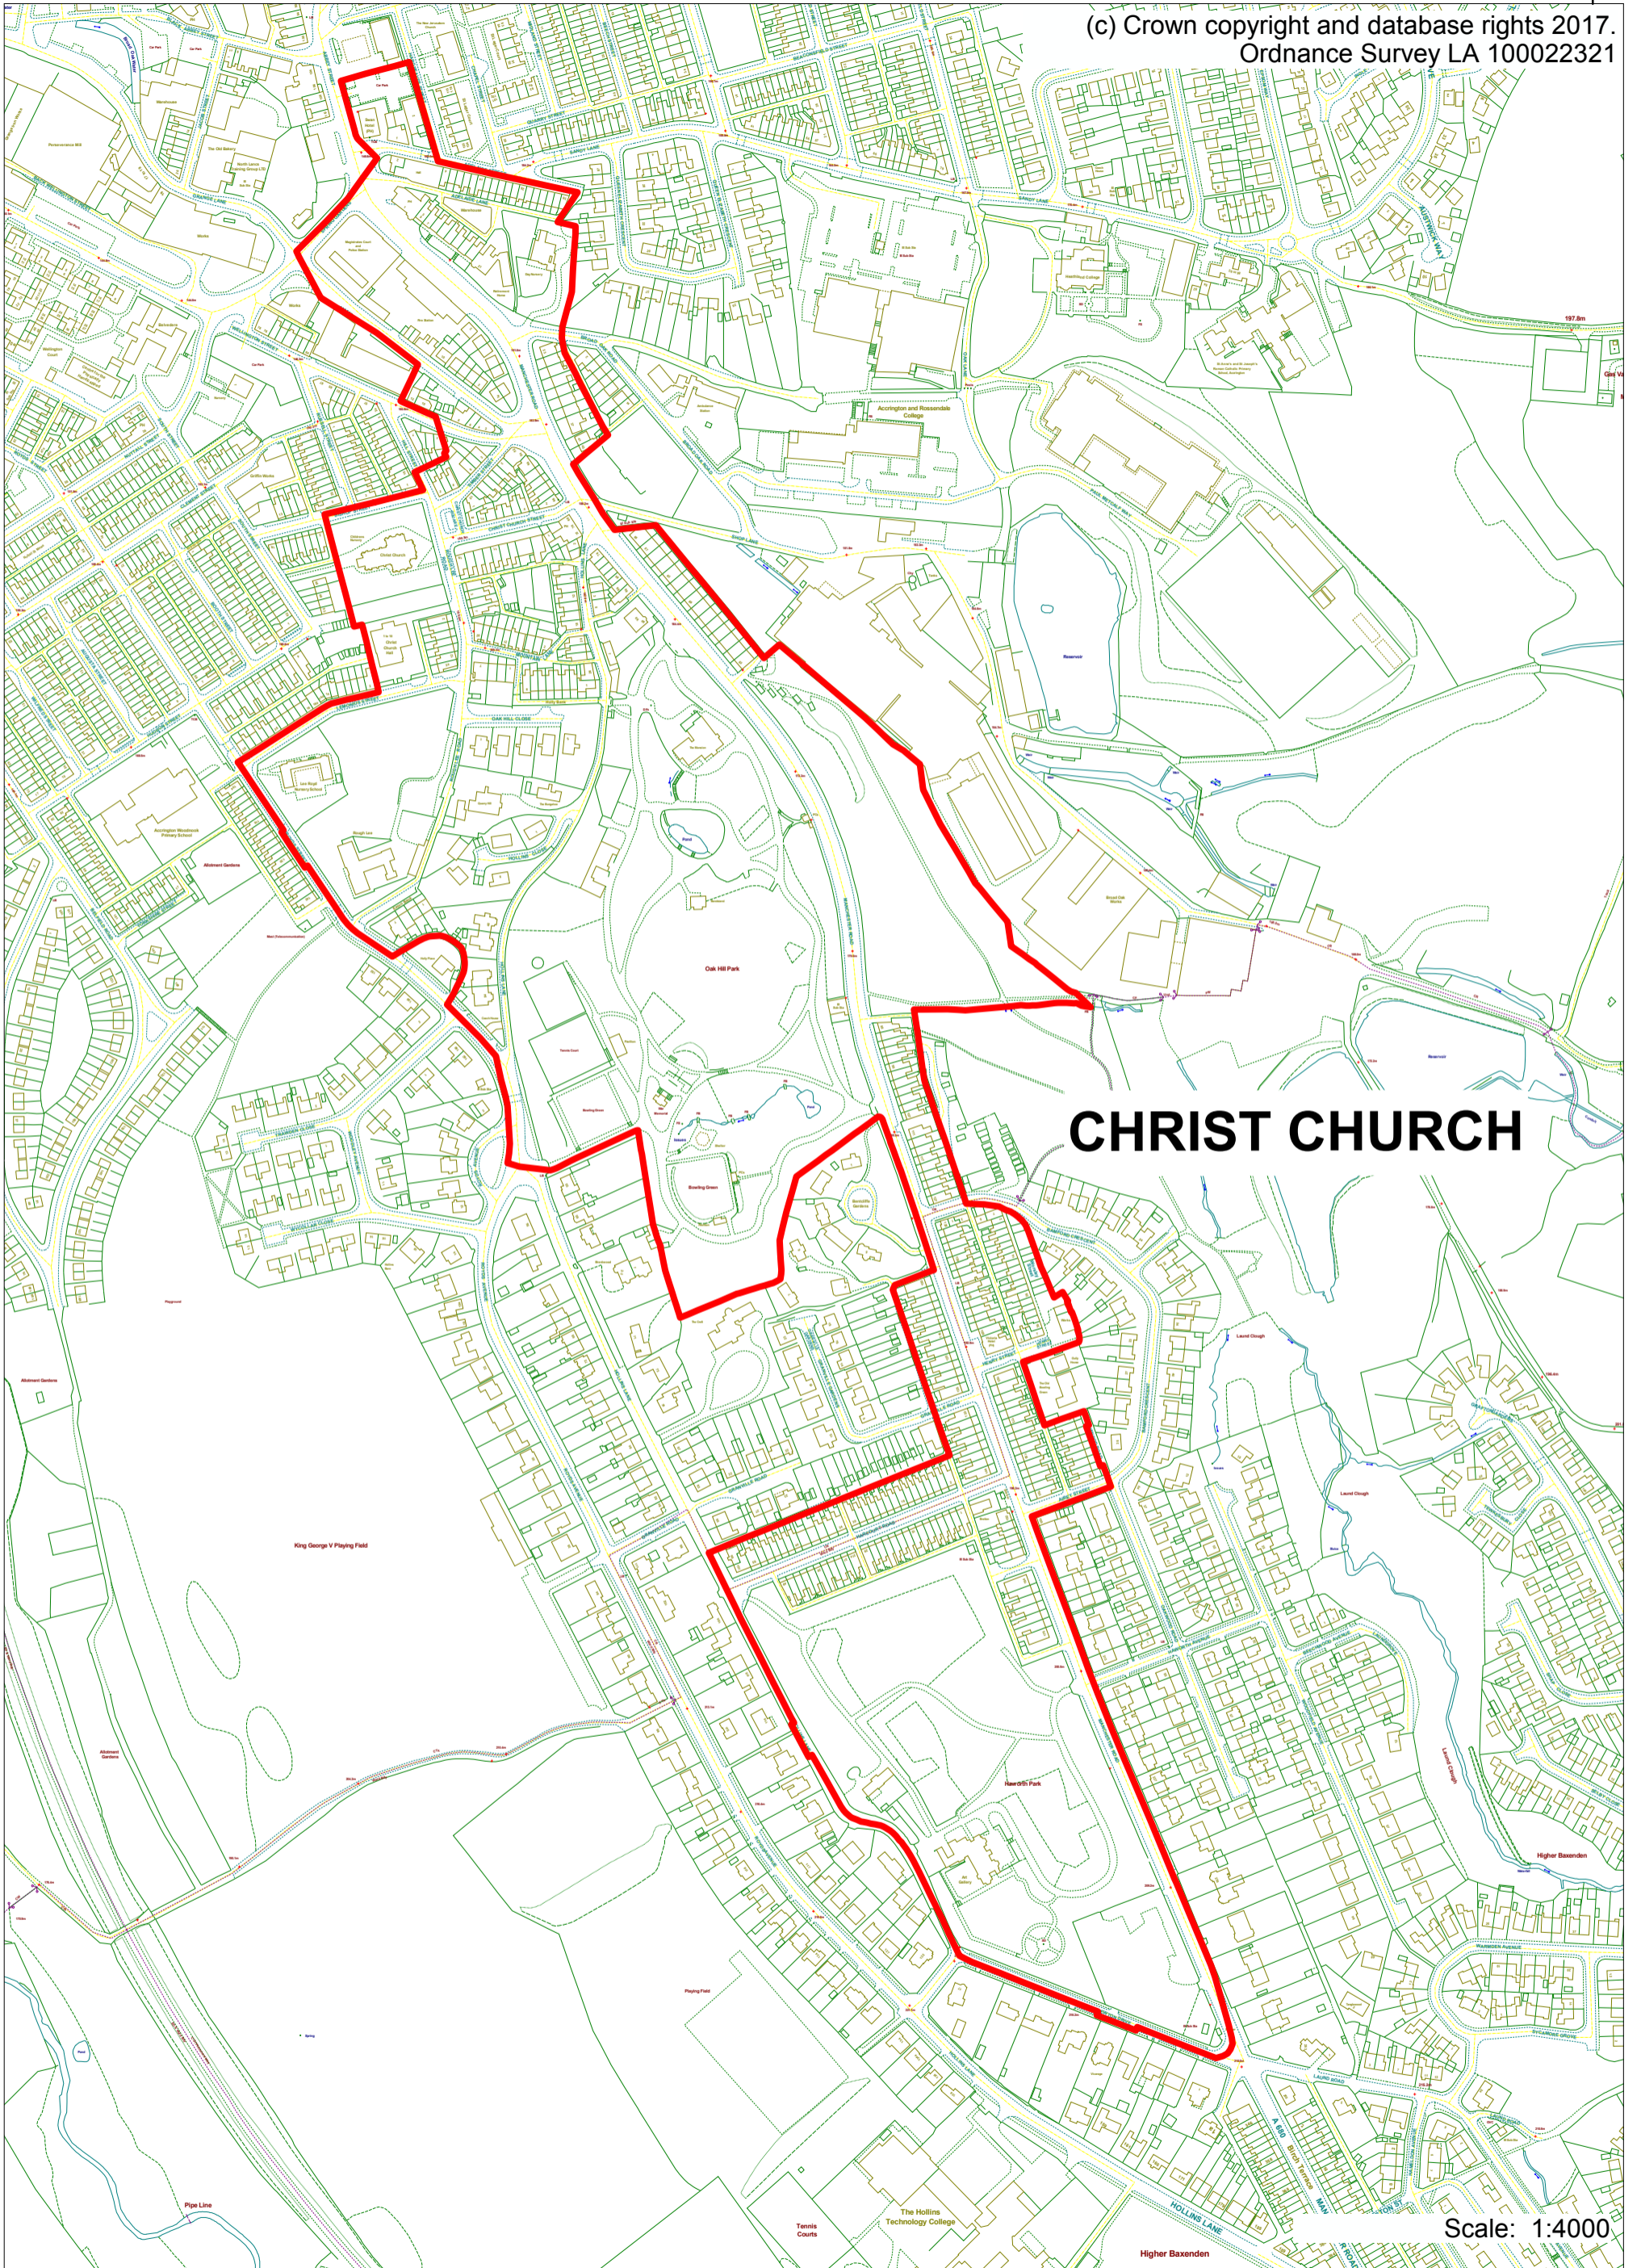

(c) Crown copyright and database rights 2017.
Ordnance Survey LA 10002321

CHRIST CHURCH

Scale: 1:4000