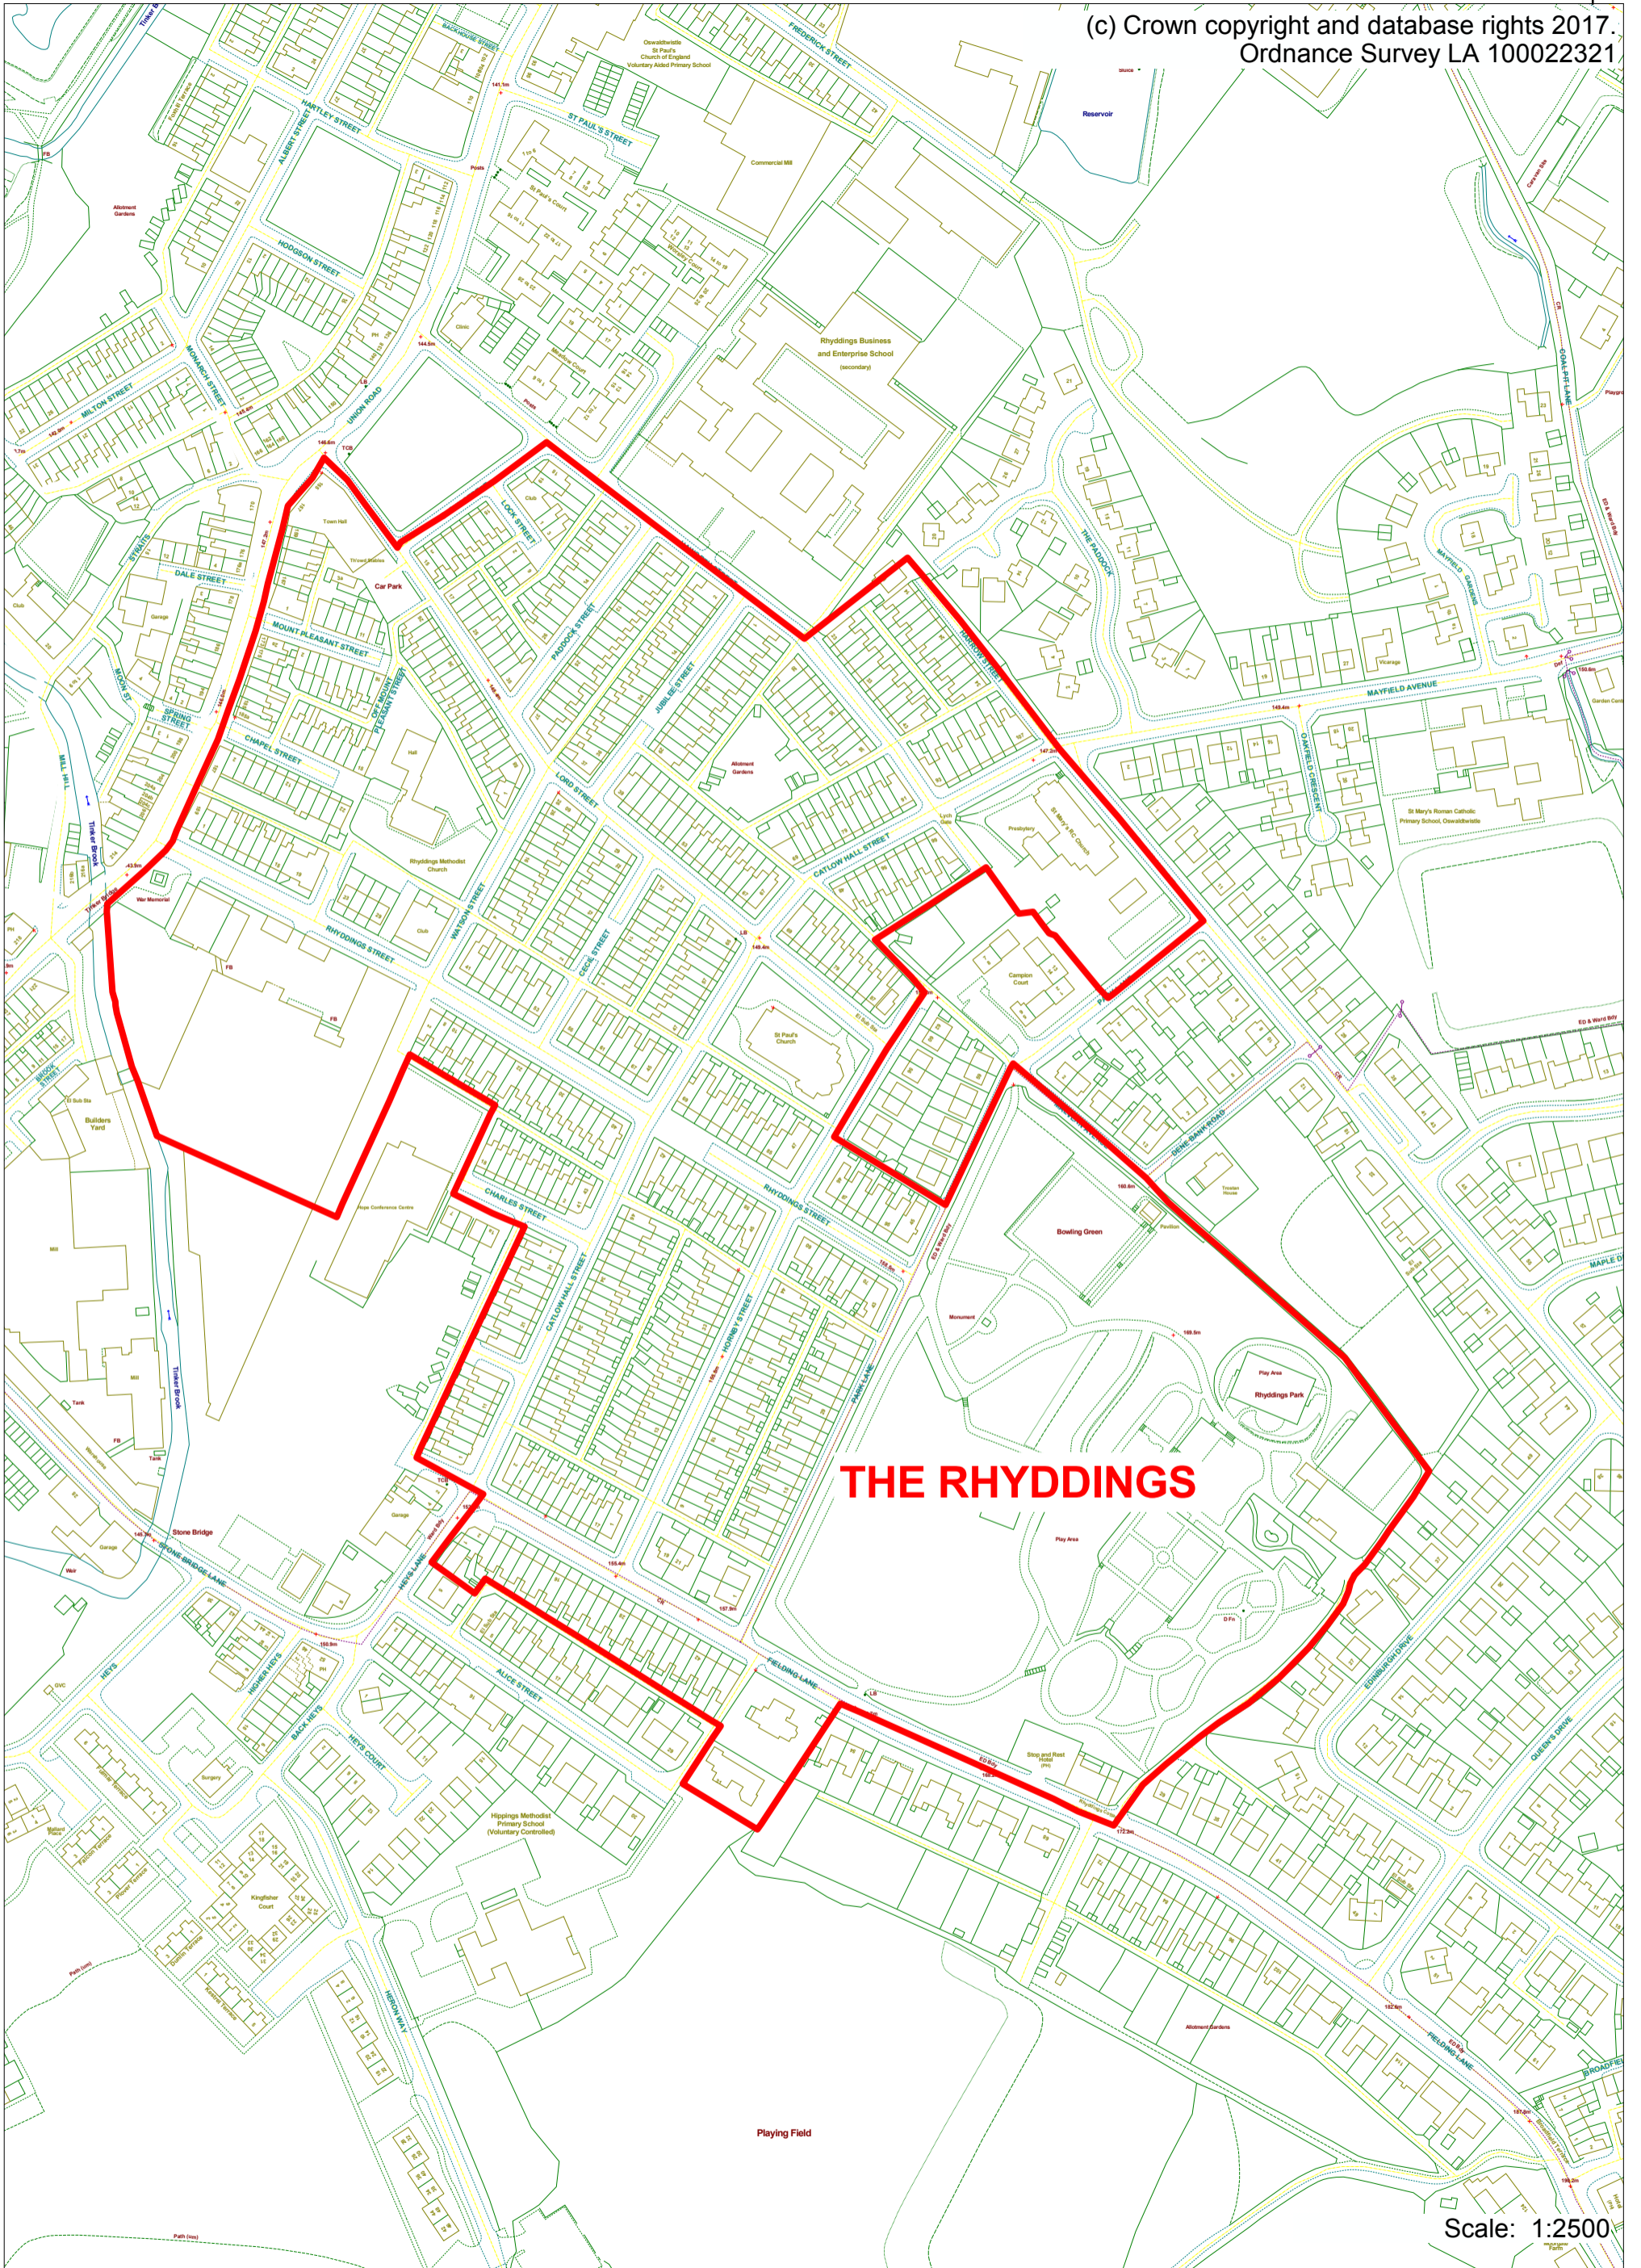

(c) Crown copyright and database rights 2017.
Ordnance Survey LA 10002321

THE RHYDDINGS

Scale: 1:2500