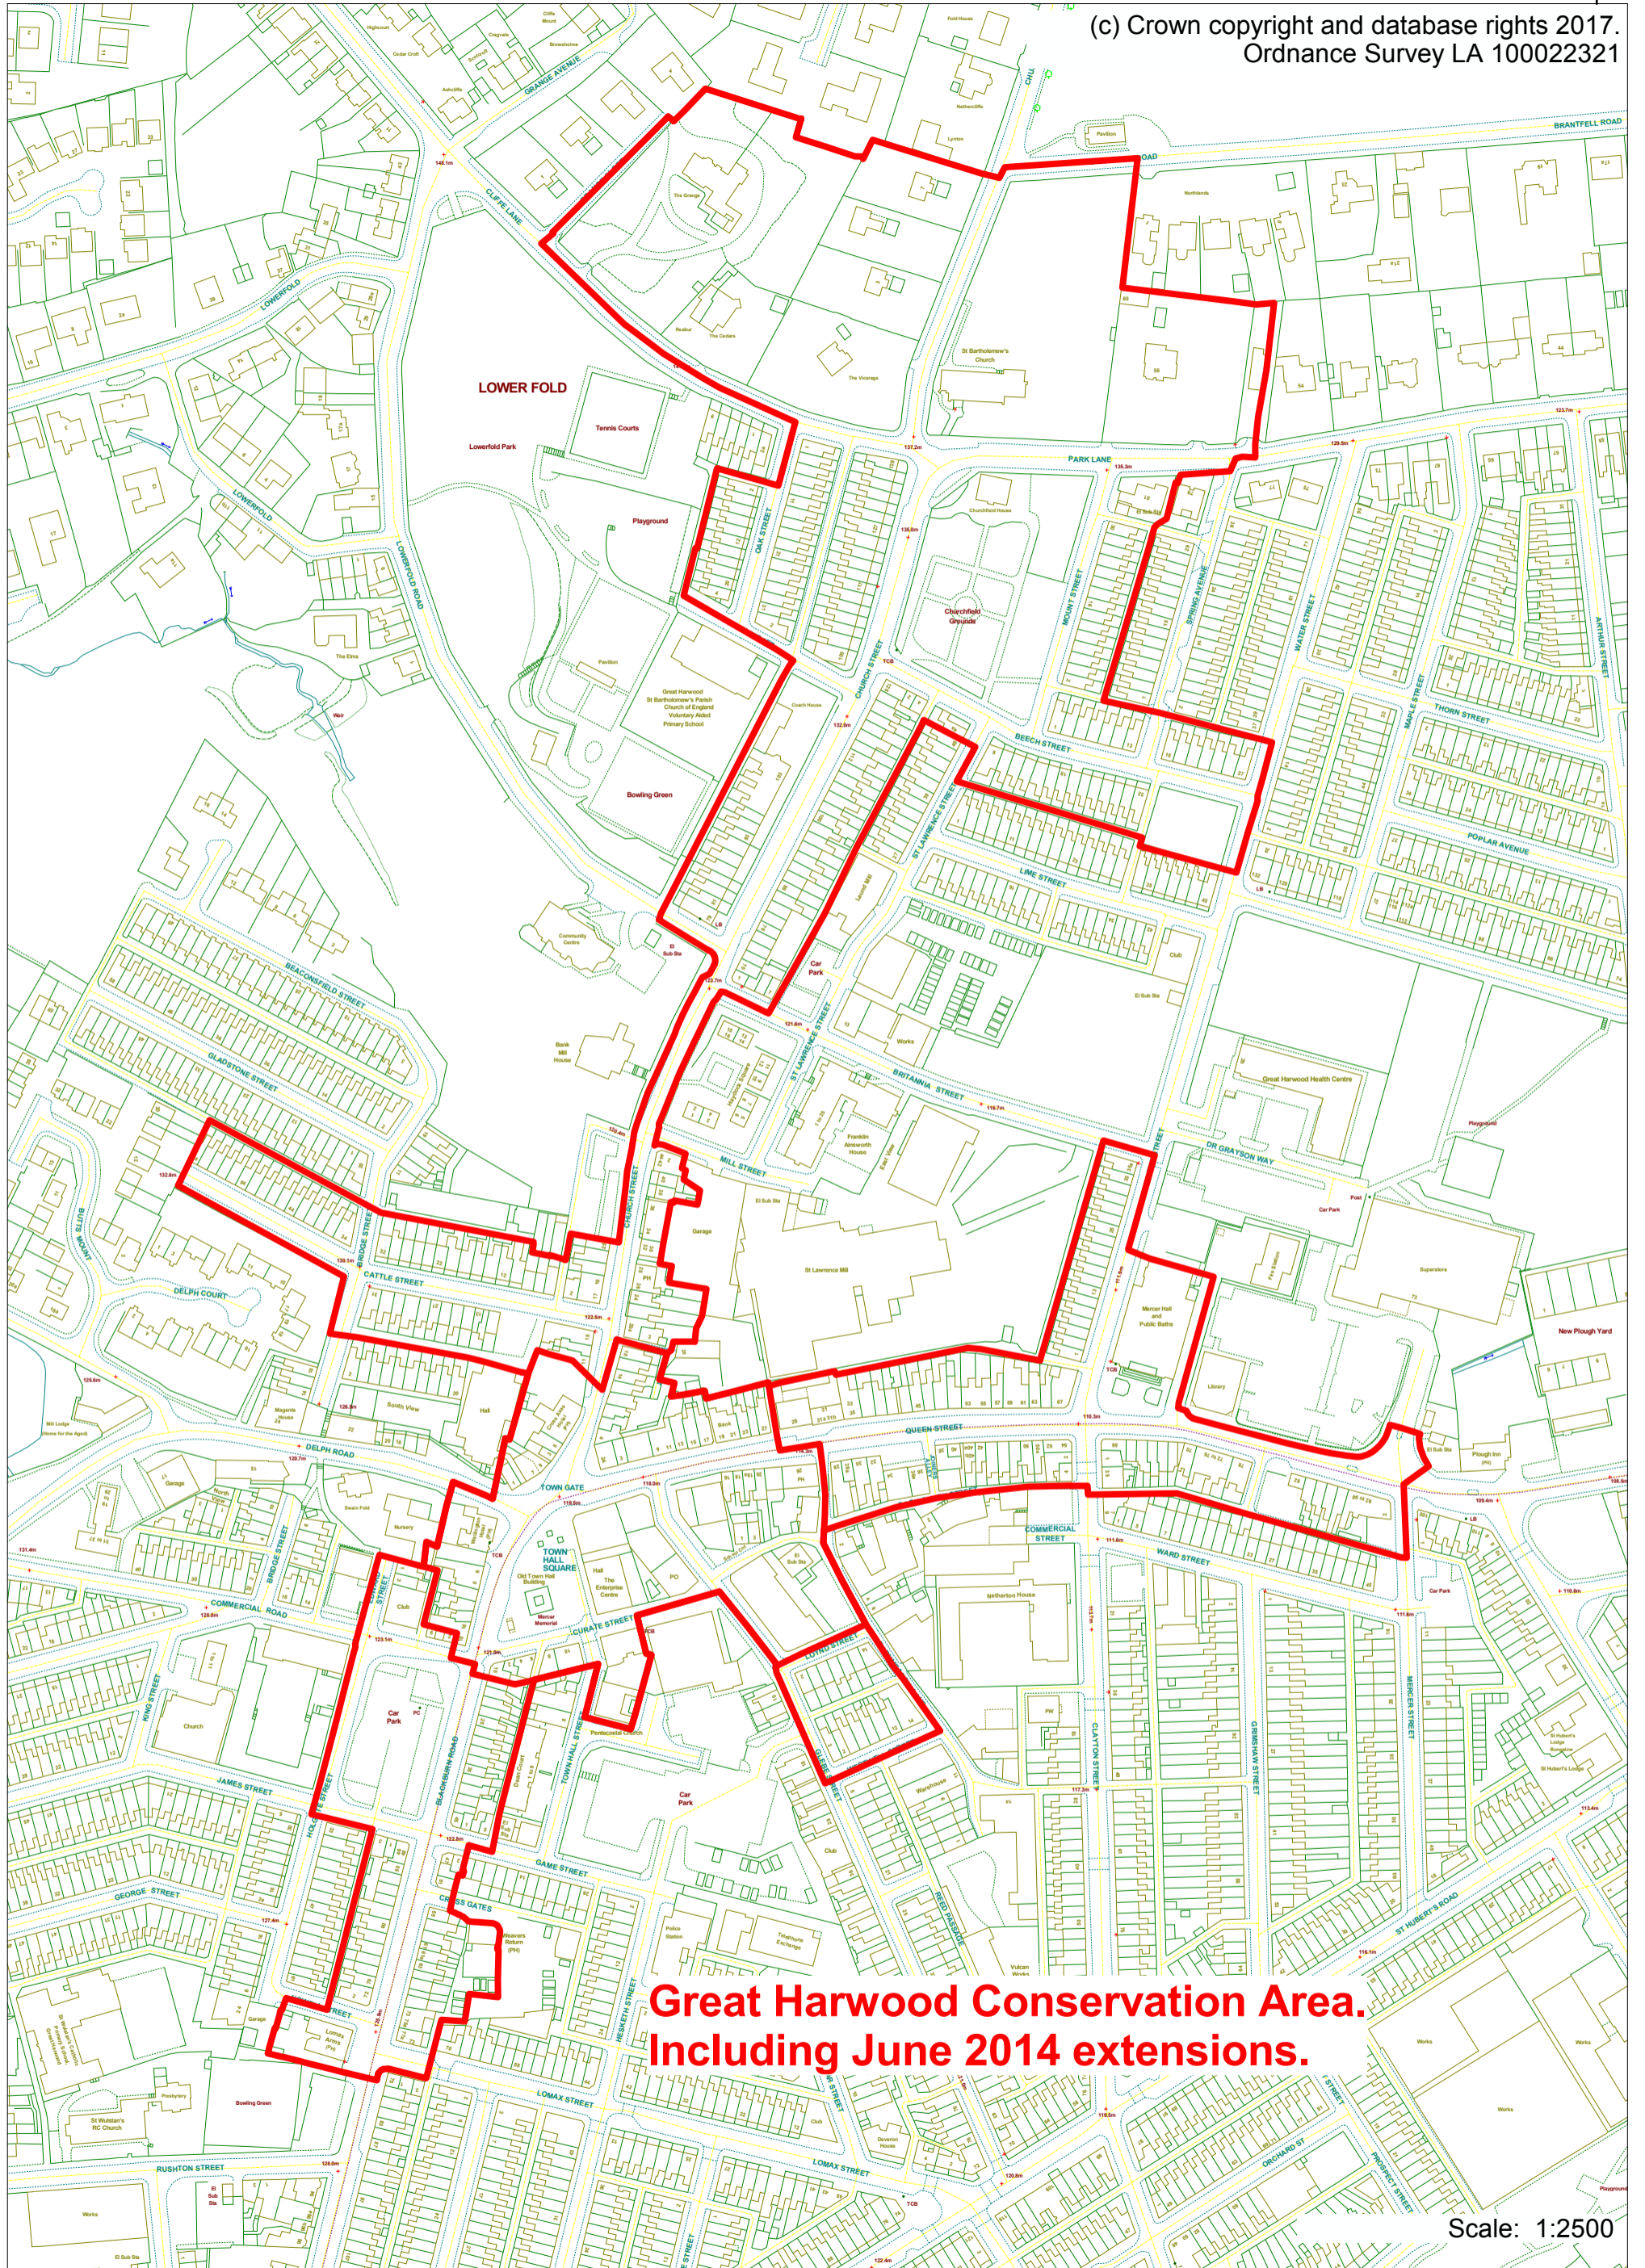

(c) Crown copyright and database rights 2017.
Ordnance Survey LA 10002321

**Great Harwood Conservation Area.
Including June 2014 extensions.**

Scale: 1:2500