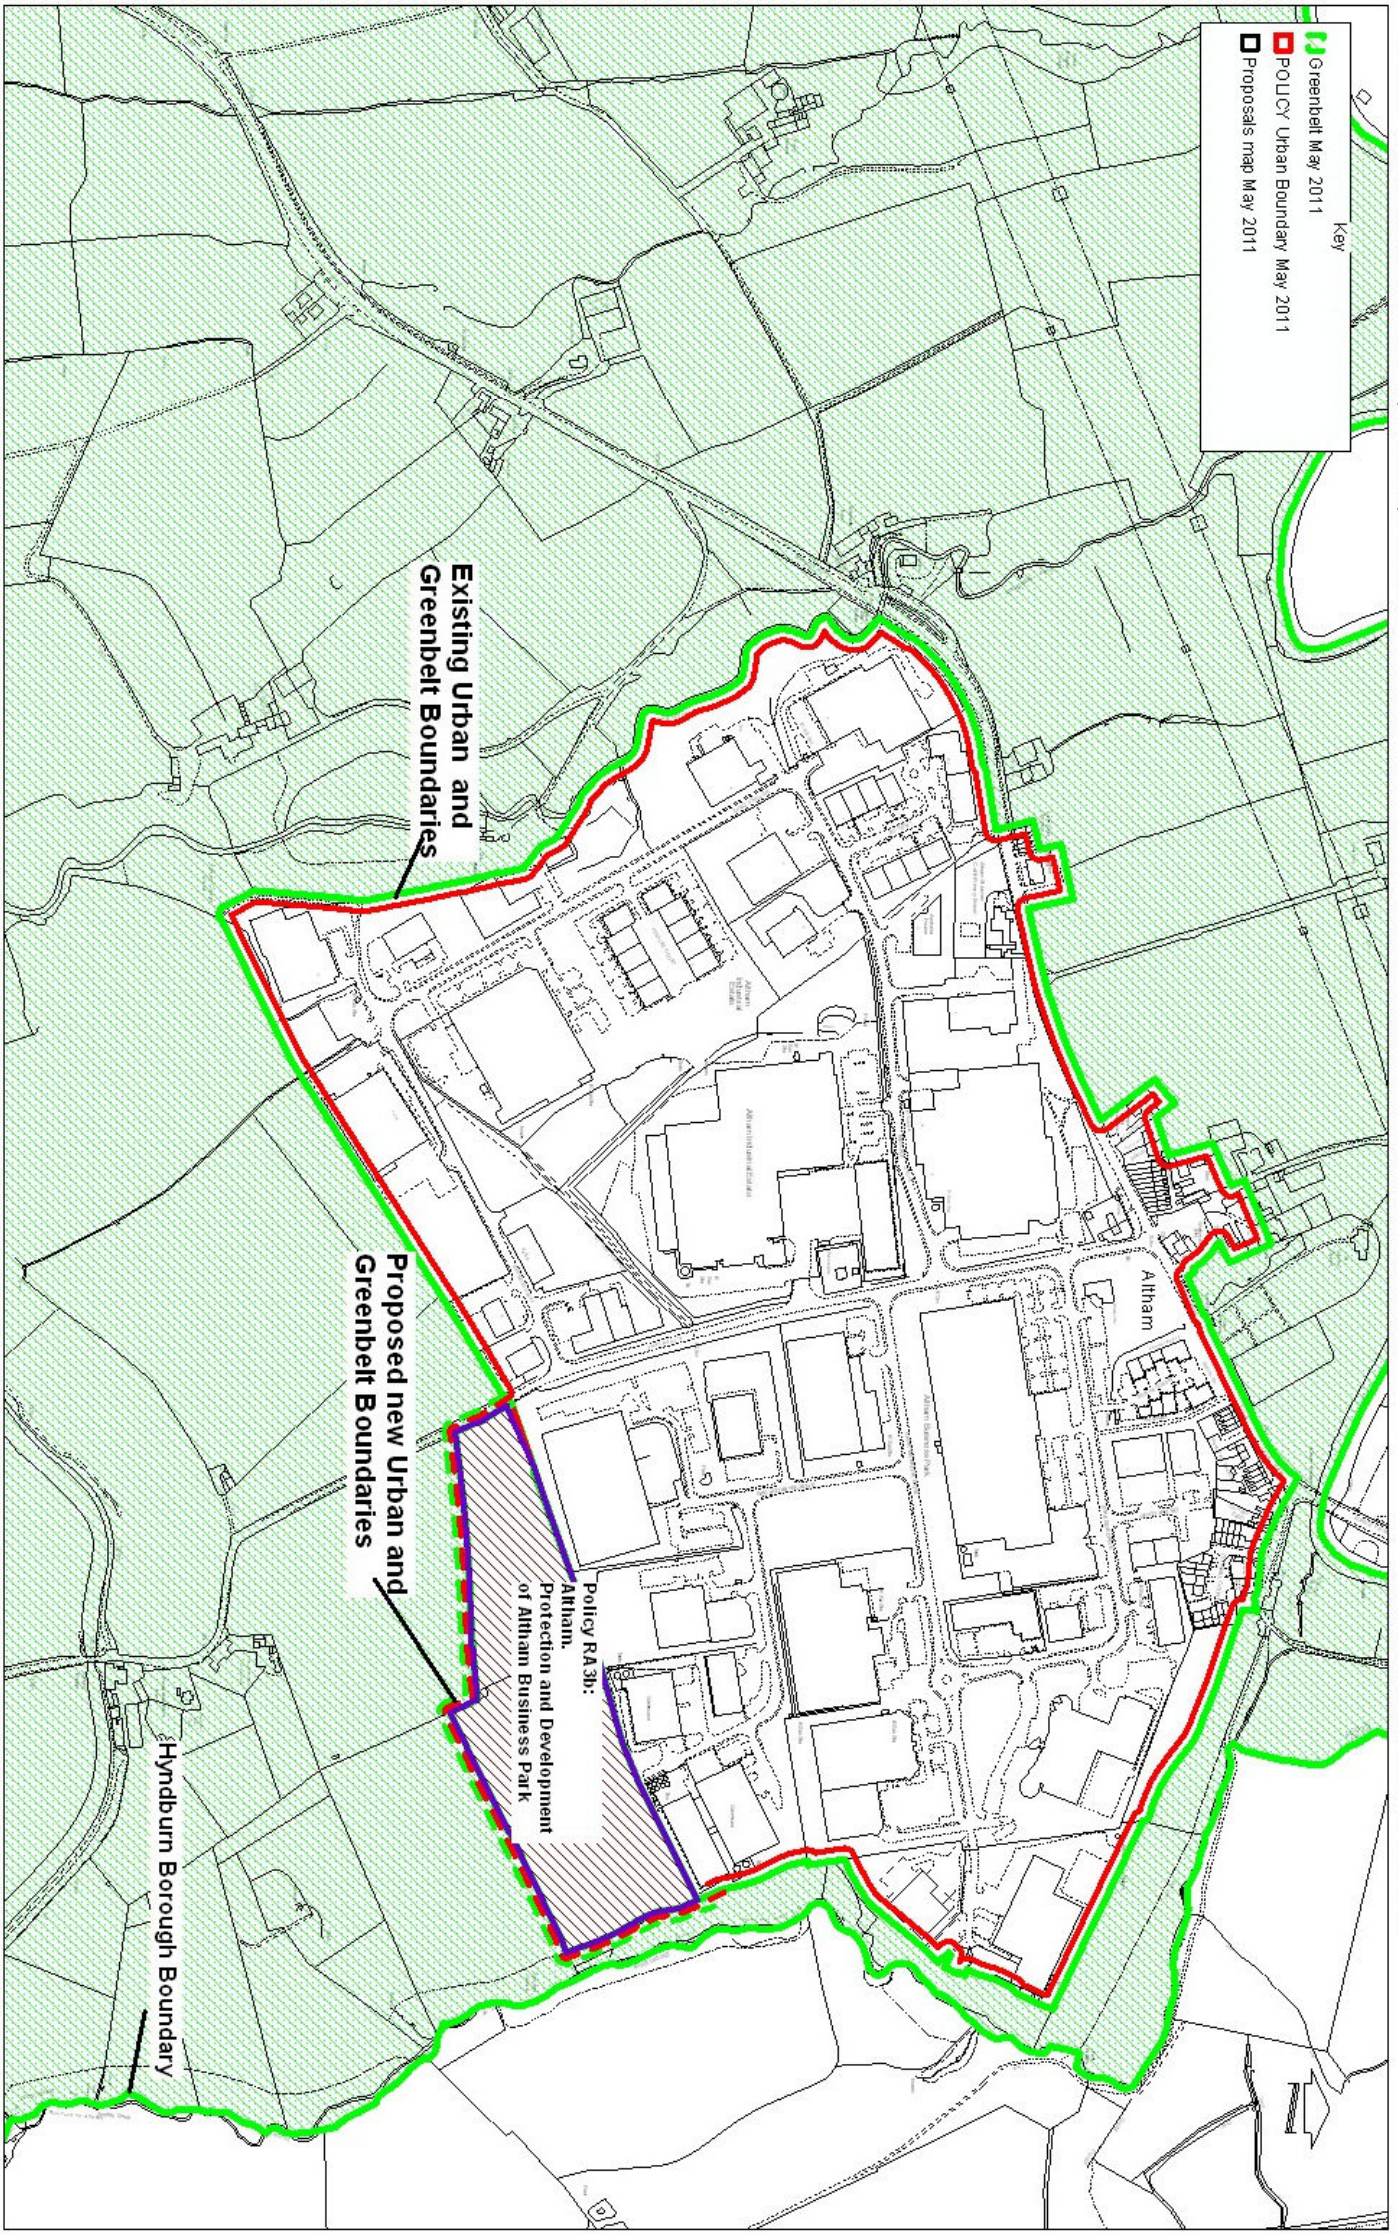

Key

- Greenbelt Map 2011
- POLICY Urban Boundary May 2011
- Proposals map May 2011

Existing Urban and Greenbelt Boundaries

Proposed new Urban and Greenbelt Boundaries

Policy RA3B:
Altham.
Protection and Development
of Altham Business Park

Hyndburn Borough Boundary