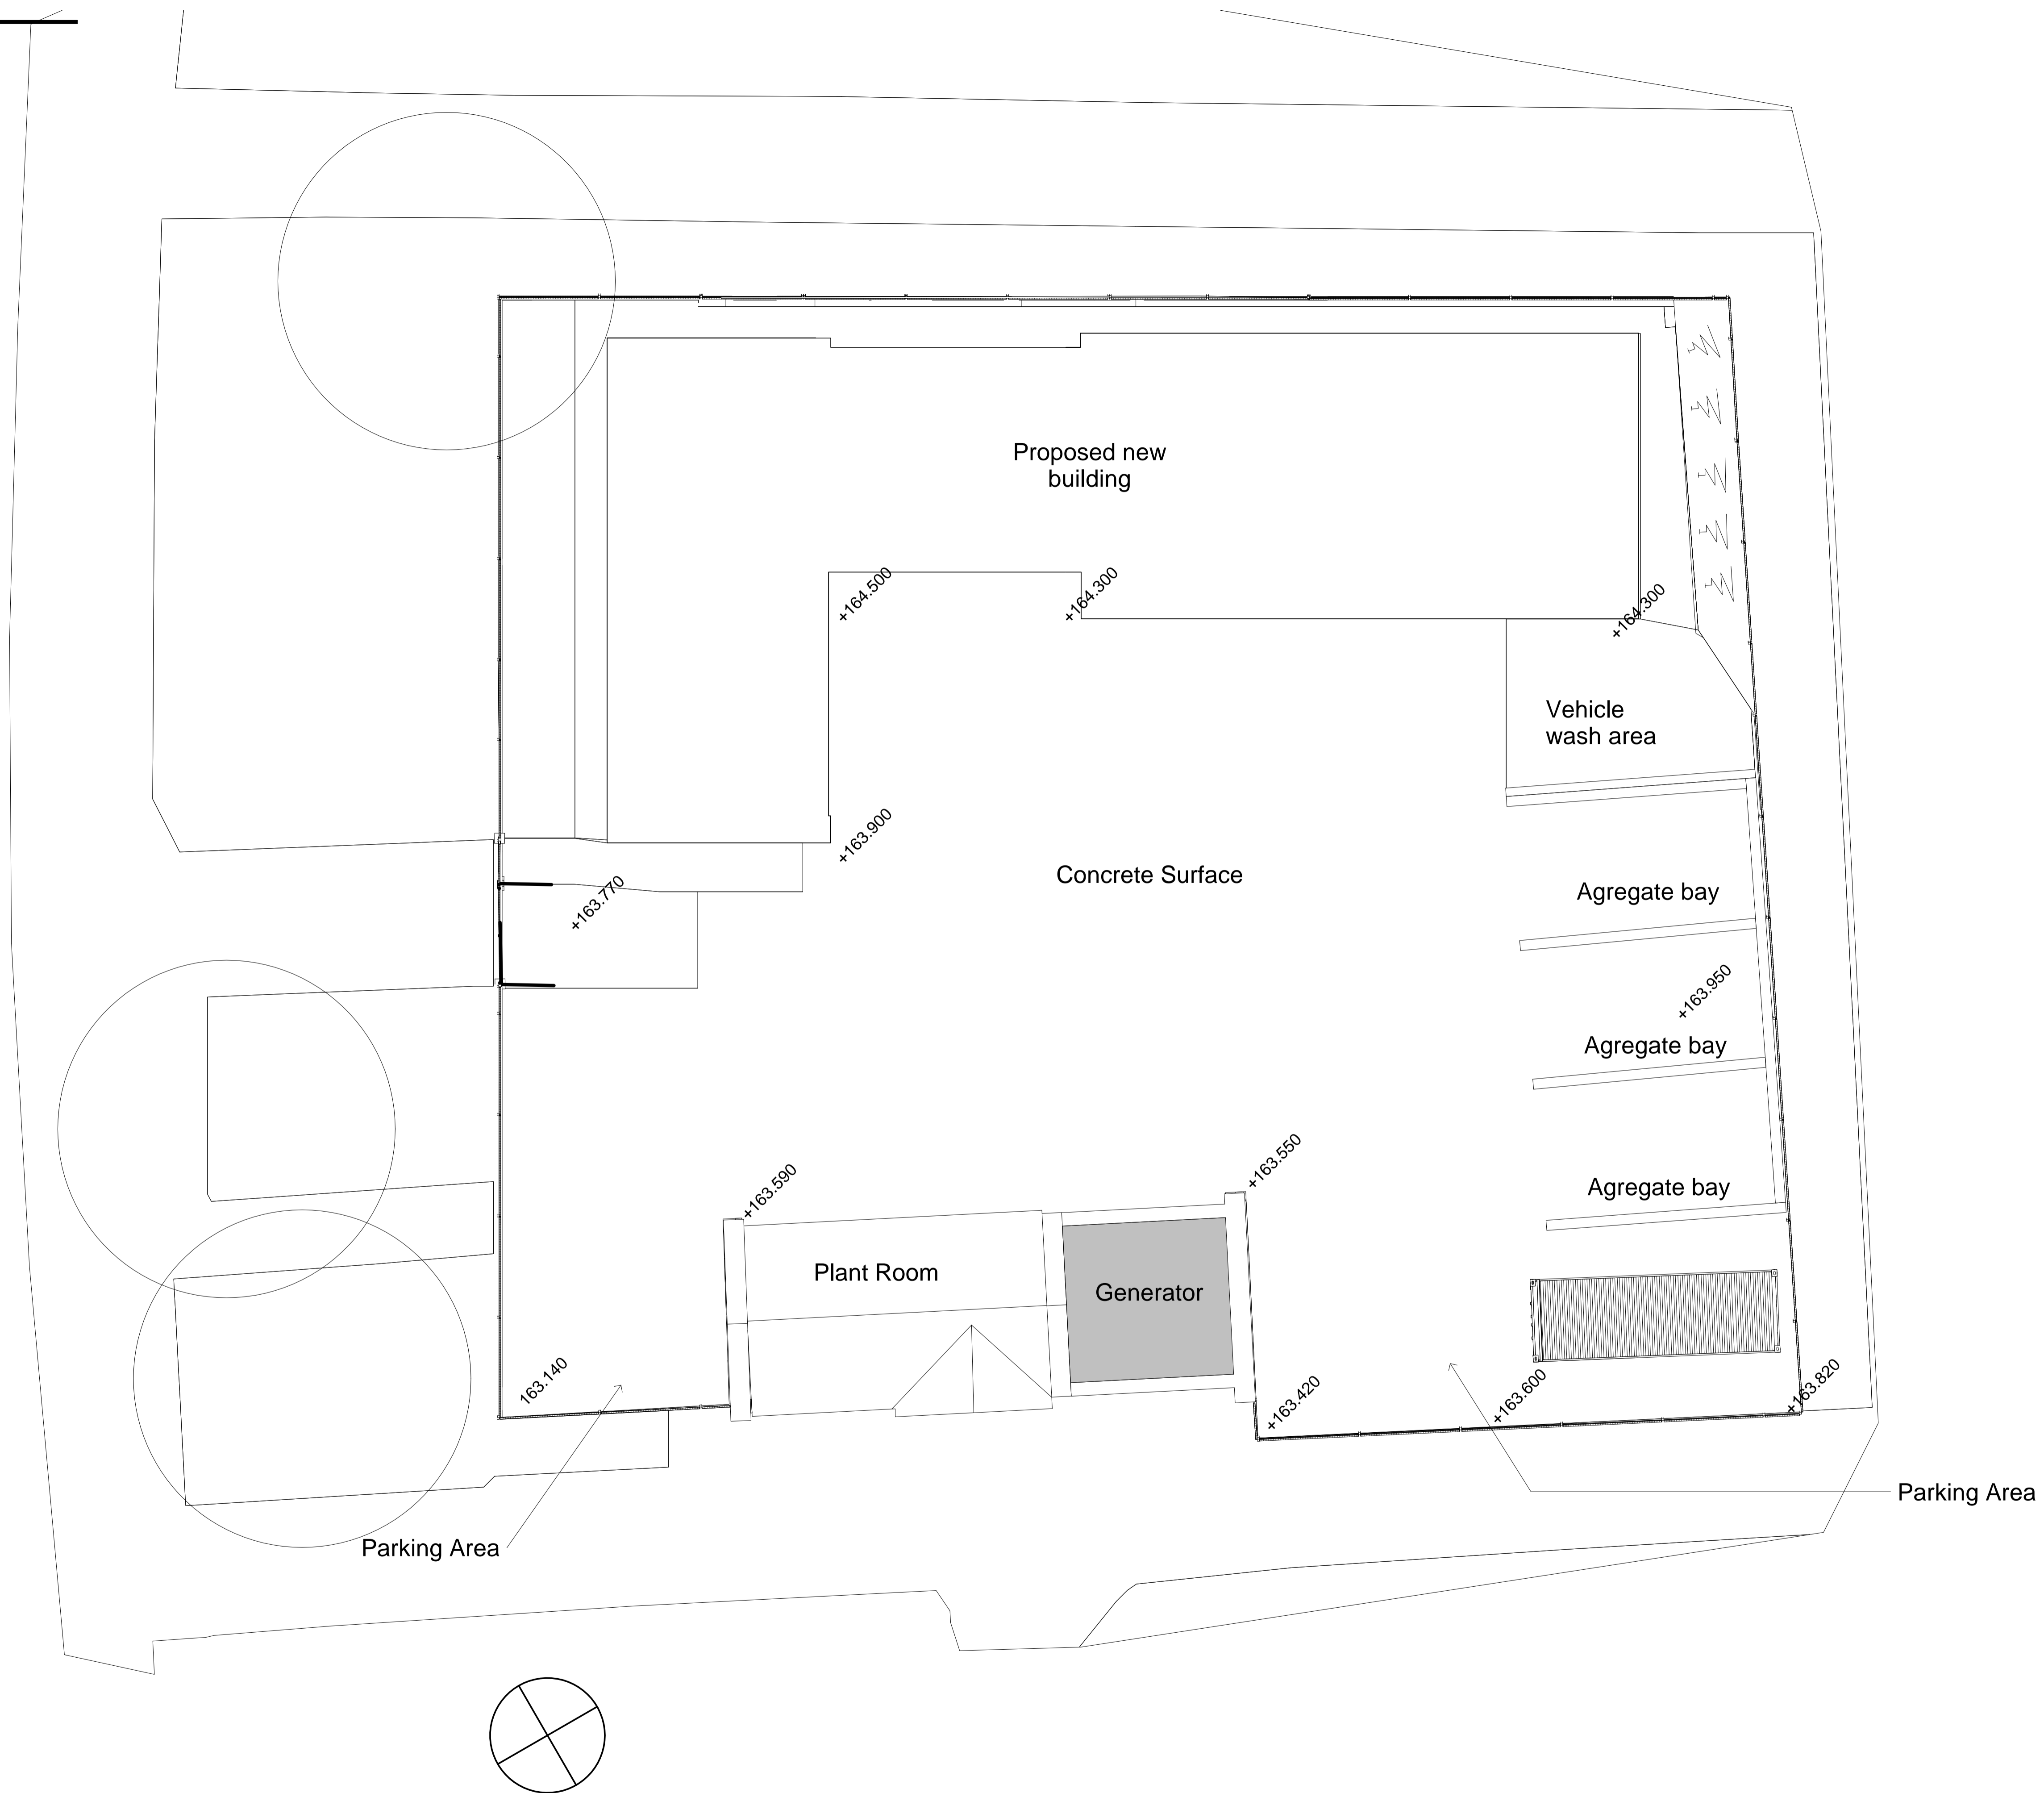

All materials and workmanship to be in accordance with the current British Standards and codes of practice.

1 Proposed Site Plan Levels
 1 : 100

Rev	Date	Drawn by	Comments
Client			
Hyndburn Borough Council			
Project			
Accrington Cemetery-Service Yard Burnley Road, Accrington BB5 6HA			
Drawing			
Working Drawing - Proposed Site Levels			
Date	Drawn by	Scales	
04/06/22	Author	1 : 100 @A1	
Job No - Dwg No - Rev			
20065-38			